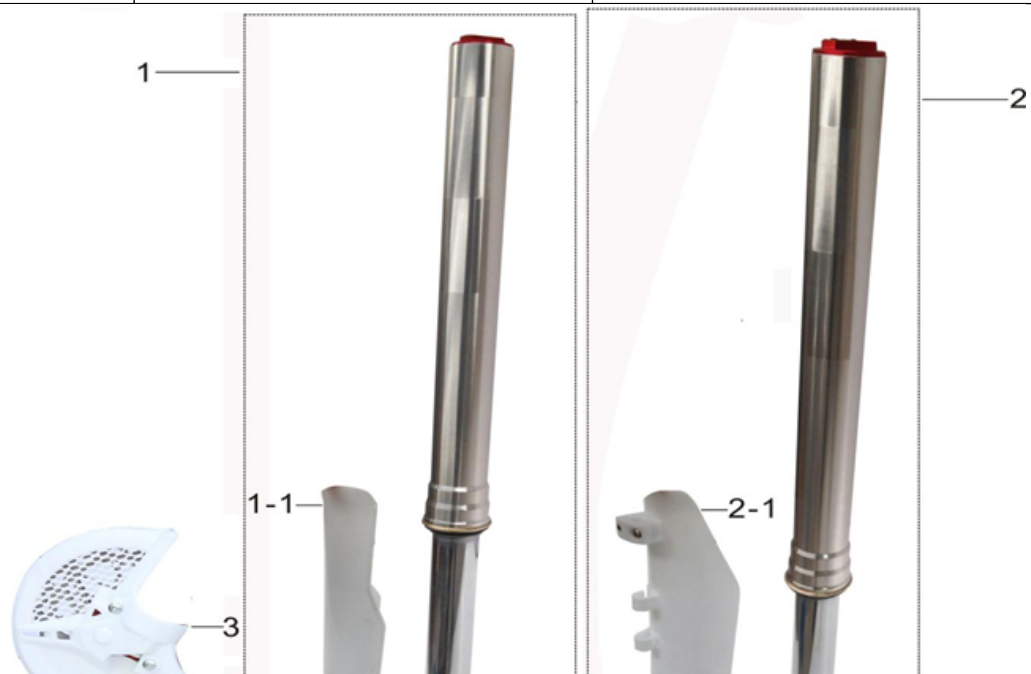

后制动总成

1	rear brake assy.	405000-0093
1-1	rear brake bracket	405009-0012
	rear brake pad	405008-0012
2	screw	903020-0023
3	rear brake pump protector	405011-0001
4	rear brake disc protector	405011-0002