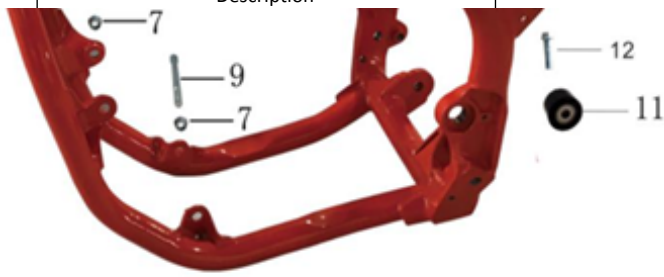

## 后轮总成

1	inner and outer tyres	402005-0014
1-1	tire	402006-0028
1-2	inner tube	402007-0010
1-3	lining belt	401008-0009
2	rear rim	402000-0053
2-1	spoke	402004-0017
2-2	spoke	402004-0018
3	rear brake disc	405001-0006
4	nut	903007-0003
5	Rear right bush	902002-0053
6	nut	903008-0008
7	Rear left bush	902002-0052
8	screw	903014-0003
9	flat washer	903002-0003
10	nut	903008-0007
11	axle	901003-0002
12	big washer	601005-0012
14	Aluminium rear sprocket	205002-0006
13	bolt	903017-0001
15	rim lock	401010-0005
16	flat washer	903002-0004
17	spring washer	903001-0004
18	nut	903005-0007

# 平叉总成

1	alloy swing arm	553000-0049
---	-----------------	-------------

NO.	Description	FACTORY'S Part NO.
2	chain with clip	203000-0094
2-1	chain joint/clip	203001-0008
3	axle	901003-0012
4	chain guide	203004-0039
5	screw	903009-0010
6	washer	903003-0006
7	rear brake oil pipe clip	405010-0001
8	chain protector	203004-0040
9	bolt	903018-0004
10	bolt	903018-0009
11	nut	903007-0003
12	nut	903006-0003
13	bolt	903017-0009
14	nut	903008-0023
15	bearing	907001-0030
16	screw	903012-0006
17	right chain adjuster	203003-0006
18	left chain adjuster	203003-0005