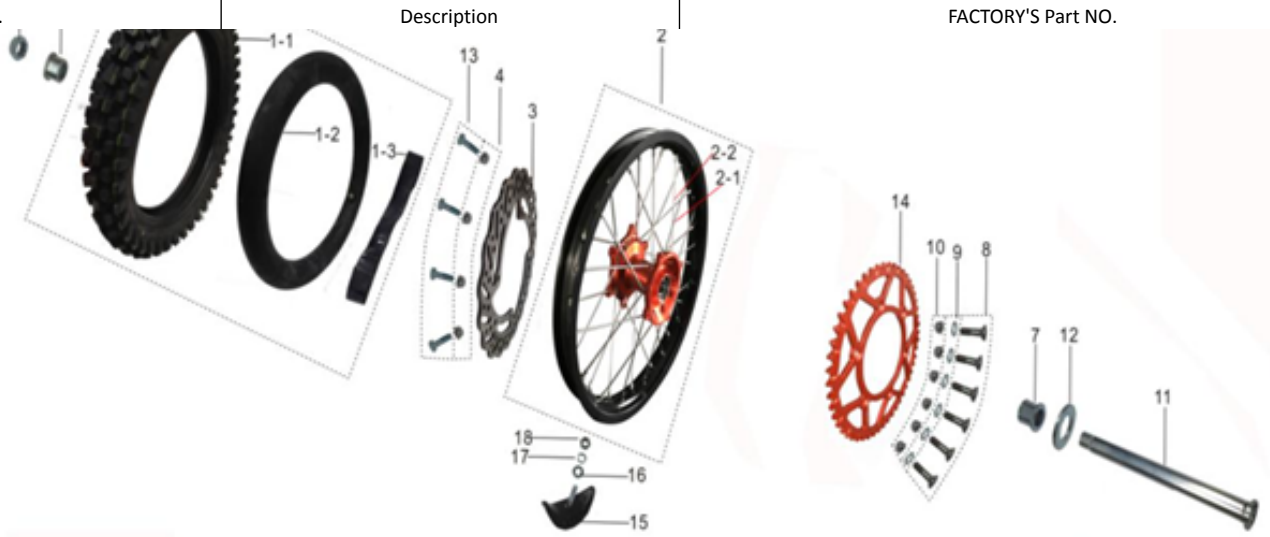

NO.

Description

FACTORY'S Part NO.