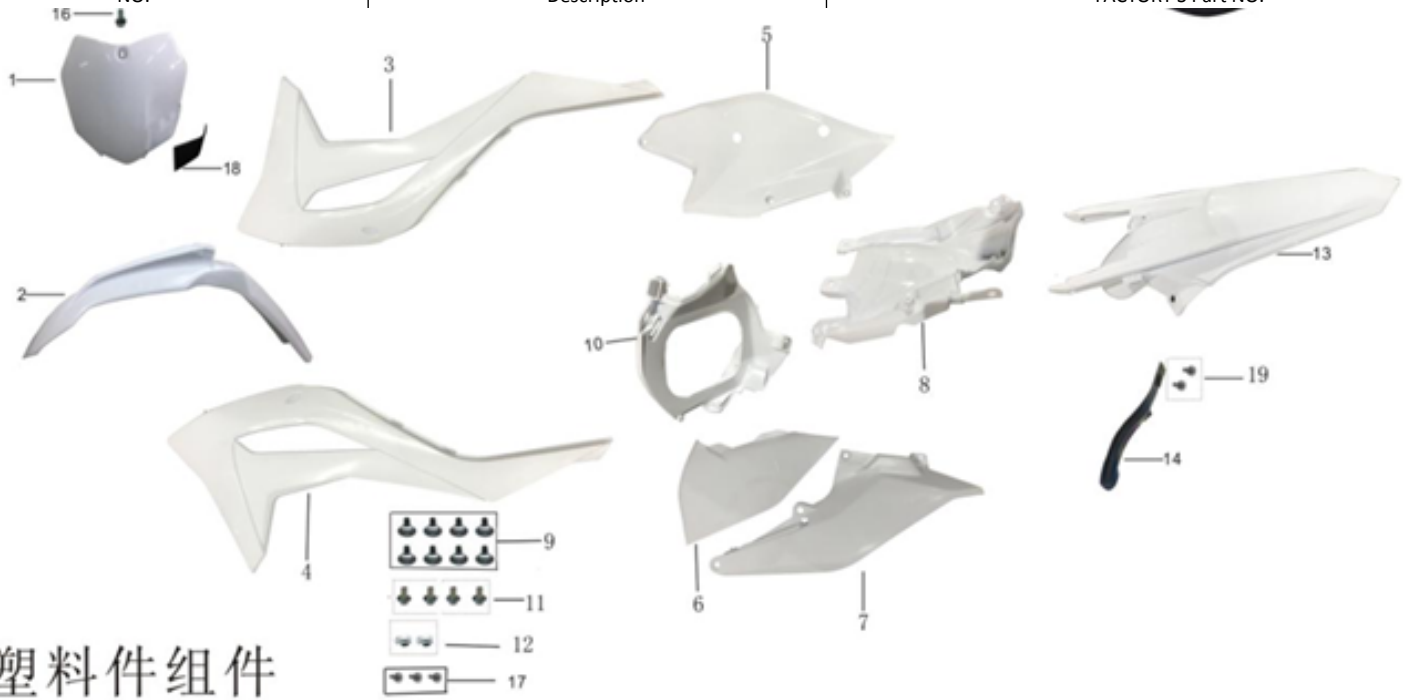

NO.

Description

FACTORY'S Part NO.

塑料件组件

1	front plate	801011-0001
2	front fender	801011-0002
3	front right cover(up)	801011-0026
	front right cover(down)	801011-0027
	front left cover(up)	801011-0024
4	front left cover(down)	801011-0025
5	rear right cover	801011-0020
6	rear left cover(middle)	801011-0018
7	rear left cover (down)	801011-0019
8	air filter shell (rear)	801011-0017
9	screw	903012-0011
10	air filter shell (front)	801011-0016
11	screw	903020-0023
12	nut	903006-0002
13	rear mud fender	801011-0033
14	rear fender	801011-0034
15	seat assy. RED	701000-0034
	seat assy.	701000-0034-02
16	bolt	903018-0003
17	screw	903010-0006
18	wire clip	801011-0015
19	screw	903010-0009
20	clip	908007-0034