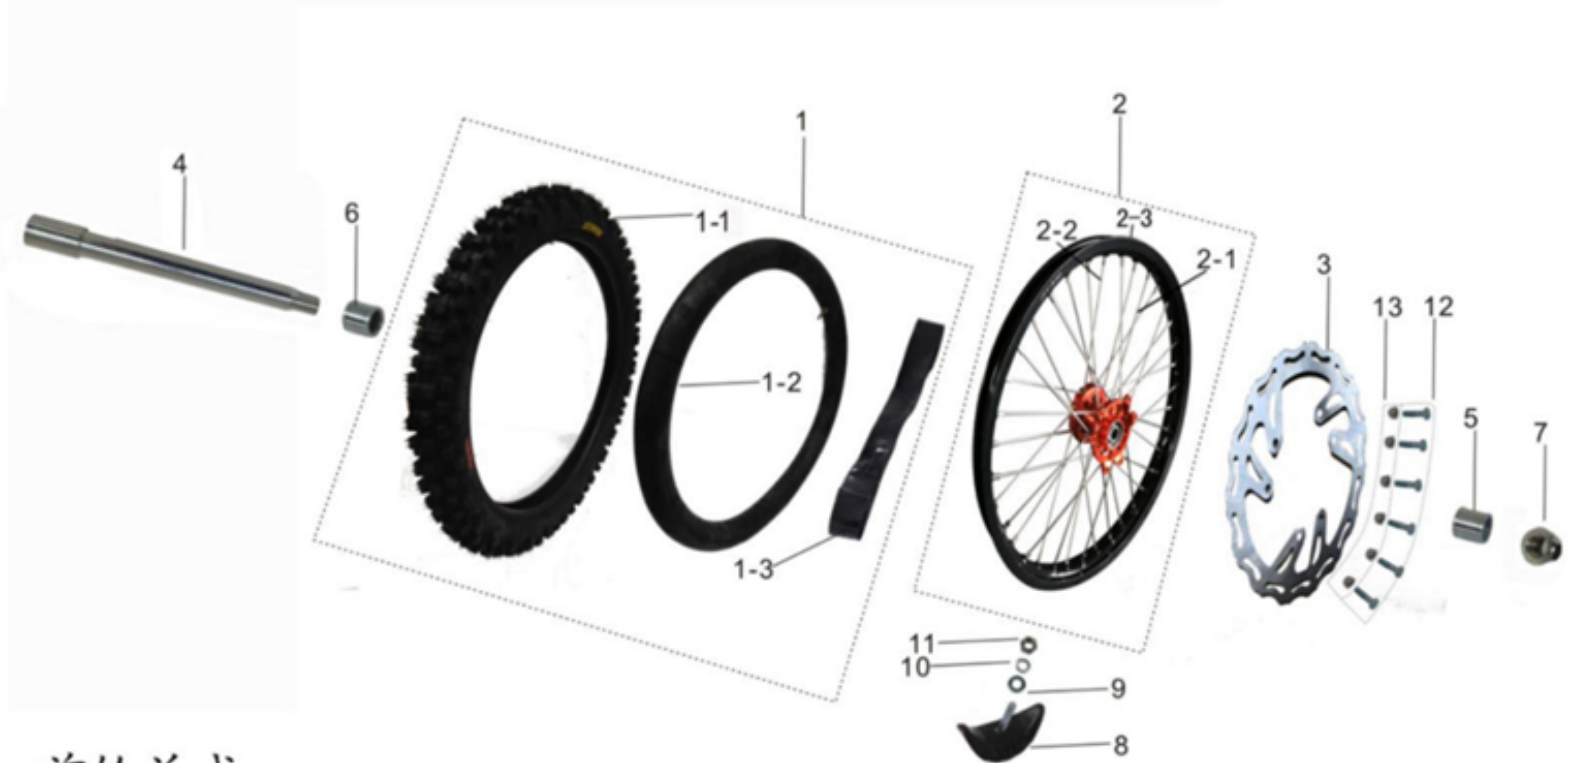

前轮总成

1	inner and outer tyres	401005-0012
1-1	tire	401006-0037
1-2	inner tube	401007-0017
1-3	lining belt	401008-0008
2	front rim	401000-0045
2-1	spoke	401004-0013
2-2	spoke	401004-0013
2-3	rim	401001-0010
3	front brake disc	404001-0021
4	axle	901003-0001
5	right bush	
6	left bush	
7	nut	903007-0010
8	rim lock	401010-0004
9	flat washer	903002-0004
10	spring washer	903001-0004
11	nut	903005-0007
12	bolt	903017-0001
13	nut	903007-0003