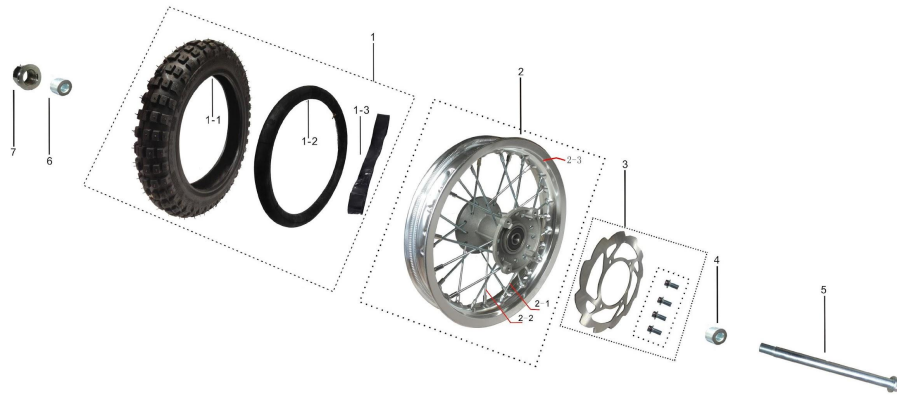

1	405000-0113	rear brake assy
1-1	404007-0023	front brake pad
2	404000-0163	front brake assy
2-1	404007-0023	front rear brake pad

No.	U8 CODE	EN name
3	405009-0009	rear brake bracket
4	404008-0009	front brake bracket

联板组件

1	601001-0025	upper clamp
2	601002-0027	lower clamp
3	601003-0017	upper raiser
4	601004-0022	lower raiser
5	601005-0001	nut
6	601005-0012	washer
7	907001-0028	bearing
8	601005-0009	dust seal

前减总成

No.	U8 CODE	EN name
1	501000-0112	Front left Shock absorber
2	501000-0113	Front right Shock absorber

后轮组件

No.	U8 CODE	EN name
1	401005-0001	tire/tube assembly
1-1	401006-0001	rear tyre
1-2	401007-0002	inner tube
1-3	401008-0001	lining belt
2	402000-0009	rear rim assy
2-1	402004-0002	spoke
2-2	401004-0018	spoke
2-3	401001-0013	Aluminium rim
3	404001-0002	rear brake disc
4	902001-0095	busher
5	901001-0014	flange axle
6	902001-0093	nut
7	903007-0008	nut
8	205001-0031	steel rear sprocket
9	903014-0005	screw