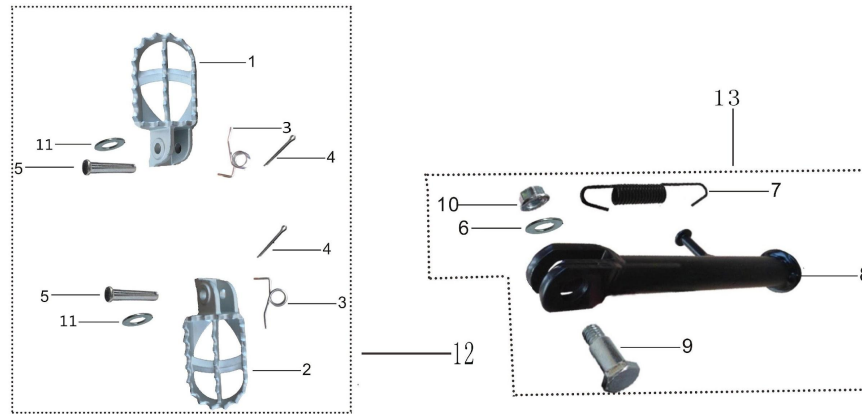

No.	U8 CODE	EN name
1	551000-0112-02	frame assy
2	C90002-0012	chain roller assy
3	203004-0014	chain roller
4	907001-0001	bearing
5	902001-0003	busher
	555000-0142-01	Training wheel kit

单撑与脚踏组件

1	506003-0029	right footpeg assy.
2	506003-0028	left footpeg assy
3	407001-0014	footpeg spring
4	904002-0002	cotter pin
5	904001-0001	hinger pin
6	903002-0011	washer
7	407002-0001	side stand spring
8	554000-0002	side stand
9	903020-0001	bolt
10	903006-0005	nut
11	903002-0004	washer
12	C9002-0019	left right footpeg assy
13	C9002-0020	side stand assy