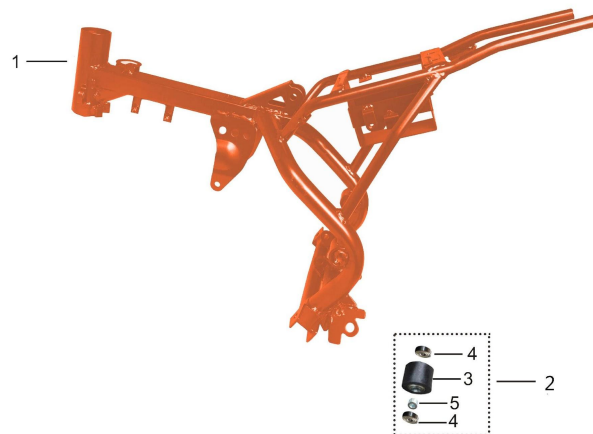

1	405000-0113	rear brake assy
1-1	404007-0023	front brake pad
2	404000-0163	front brake assy
2-1	404007-0023	front rear brake pad

No.	U8 CODE	EN name
3	405009-0009	rear brake bracket
4	404008-0009	front brake bracket

联板组件

1	601001-0025	upper clamp
2	601002-0027	lower clamp
3	601003-0017	upper raiser
4	601004-0022	lower raiser
5	601005-0001	nut
6	601005-0012	washer
7	907001-0028	bearing
8	601005-0009	dust seal

前减总成

No.	U8 CODE	EN name
1	501000-0112	Front left Shock absorber
2	501000-0113	Front right Shock absorber

前轮组件

1	401005-0001	front wheel assy
1-1	401006-0001	front tyre
1-2	401007-0002	inner tube
1-3	401008-0001	lining belt
2	401000-0007	front rim assy
2-1	401004-0017	spoke
2-2	401004-0018	spoke
2-3	401001-0013	Aluminium rim
3	404001-0002	front brake disc
4	902001-0095	busher
5	901001-0015	flange axle
6	902001-0094	busher
7	903007-0008	nut

后轮组件

No.	U8 CODE	EN name
1	401005-0001	tire/tube assembly
1-1	401006-0001	rear tyre
1-2	401007-0002	inner tube
1-3	401008-0001	lining belt
2	402000-0009	rear rim assy
2-1	402004-0002	spoke
2-2	401004-0018	spoke
2-3	401001-0013	Aluminium rim
3	404001-0002	rear brake disc
4	902001-0095	busher
5	901001-0014	flange axle
6	902001-0093	nut
7	903007-0008	nut
8	205001-0031	steel rear sprocket
9	903014-0005	screw