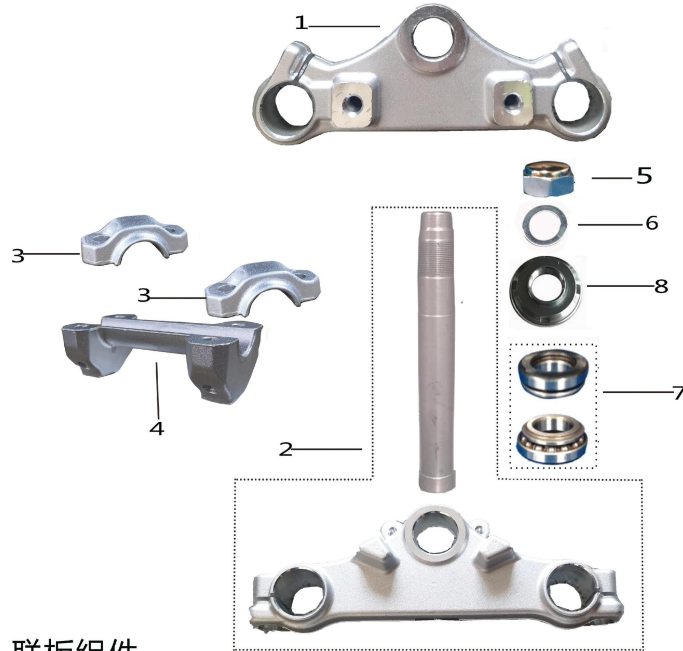

No.	U8 CODE	EN name
1	602002-0008-02	Aluminium handle bar
2	602006-0001	left grip
3	313002-0007	start switch
4	602014-0030	throttle cable
5	602006-0021	right grip
6	602017-0011	bar padding core
7	313003-0015	stop switch
8	602011-0006	throttle perch

1	405000-0113	rear brake assy
1-1	404007-0023	front brake pad
2	404000-0163	front brake assy
2-1	404007-0023	front rear brake pad

No.	U8 CODE	EN name
3	405009-0009	rear brake bracket
4	404008-0009	front brake bracket

前轮组件

1	401005-0001	front wheel assy
1-1	401006-0001	front tyre
1-2	401007-0002	inner tube
1-3	401008-0001	lining belt
2	401000-0007	front rim assy
2-1	401004-0017	spoke
2-2	401004-0018	spoke
2-3	401001-0013	Aluminium rim
3	404001-0002	front brake disc
4	902001-0095	busher
5	901001-0015	flange axle
6	902001-0094	busher
7	903007-0008	nut

后轮组件

No.	U8 CODE	EN name
1	401005-0001	tire/tube assembly
1-1	401006-0001	rear tyre
1-2	401007-0002	inner tube
1-3	401008-0001	lining belt
2	402000-0009	rear rim assy
2-1	402004-0002	spoke
2-2	401004-0018	spoke
2-3	401001-0013	Aluminium rim
3	404001-0002	rear brake disc
4	902001-0095	busher
5	901001-0014	flange axle
6	902001-0093	nut
7	903007-0008	nut
8	205001-0031	steel rear sprocket
9	903014-0005	screw