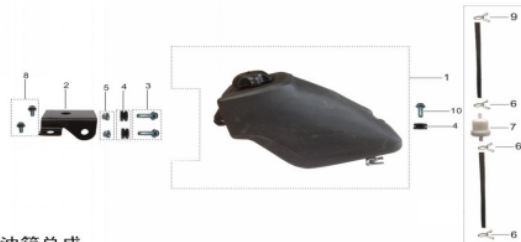

1	309001-0059	wire harness
		old harness 2016-17
2	302001-0009	Voltage regulator
3	314001-0002-03	electric lock
4	308006-0006	headlight SET WITH BRACKET
5		right headlight
6	903019-0006	flange bolt
7	306001-0011	ignition coil
8	308002-0009	tail light
9	301001-0004	relay
10	303001-0007-02	CDI
11	903018-0003-02	flange bolt
12	903007-0002-02	flange locknut
13	903002-0002-02	flat washer
14	903012-0008-02	flange bolt
15	903019-0008-02	flange bolt
16	312001-0011	battery
	312001-0032	BATTERY
17	315012-0001	fixing bracket
18	316005-0002	gear indicator

油箱总成