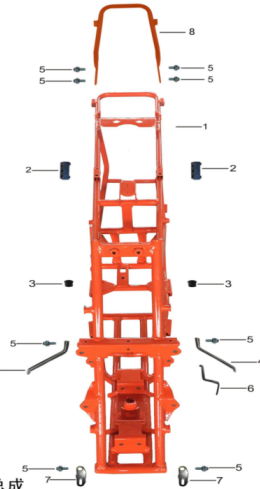

1	402006-0021	rear tire
	402006-0032	rear tire-new tread pattern
2	904002-0006-02	cotter pin
3	402000-0066	rear rim
4	908007-0003	rear axle dust cap
5	903008-0012	slotted nut
6	903018-0029	flange bolt
7	903001-0005	spring washer
8	903002-0008	flat washer
9	10	rear axle dust washer
10		rear tire with rim(left/right)

车架总成