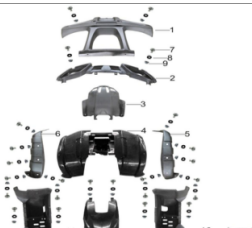

1	805002-0003	fuel tank
2	805003-0010	FUEL TANK CAP
3	903019-0008-02	flange bolt
4	103003-0001	mount bush
5	903007-0003	flange locknut
6	906002-0001	oil pipe clip
7	108001-0001	fuel filter
8	903018-0003-02	flange bolt
9	906002-0009	oil pipe clip
10	903019-0006	flange bolt
	805004-0007	PETCOCK